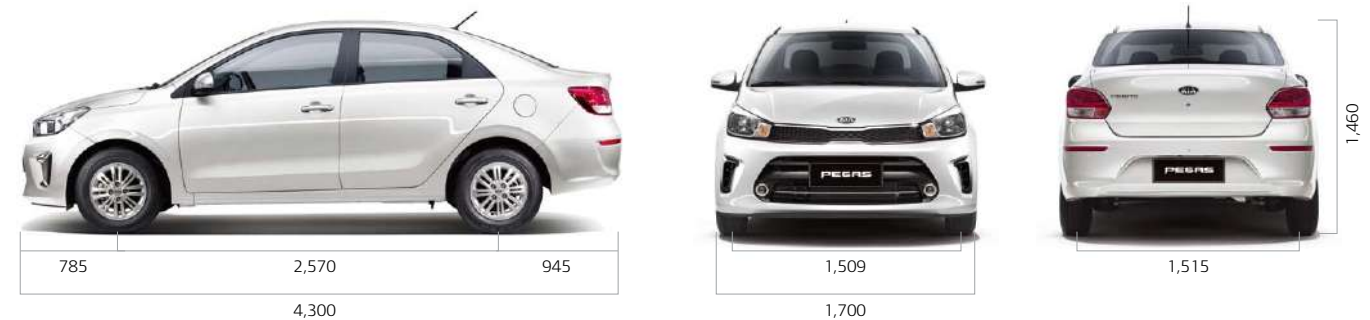

DIMENSIONS (mm)

All information contained herein was based upon the latest available information at the time of printing. Descriptions are believed to be correct, and Kia Motors Corporation makes every effort to ensure accuracy, however accuracy cannot be guaranteed. From time to time, Kia Motors Corporation may need to update or make changes to the vehicle features and other vehicle information found in this brochure. Some vehicles shown include optional equipment that may not be available in some regions. All video and camera screens shown are simulated. Kia Motors Corporation, by the publication and dissemination of this material, does not create any warranties, either expressed or implied, for any Kia products. Contact your local Kia dealer for the most current information.

© 2018 Kia Motors Corporation. Reproduction of the contents of this material without the permission of Kia Motors Corporation is prohibited.